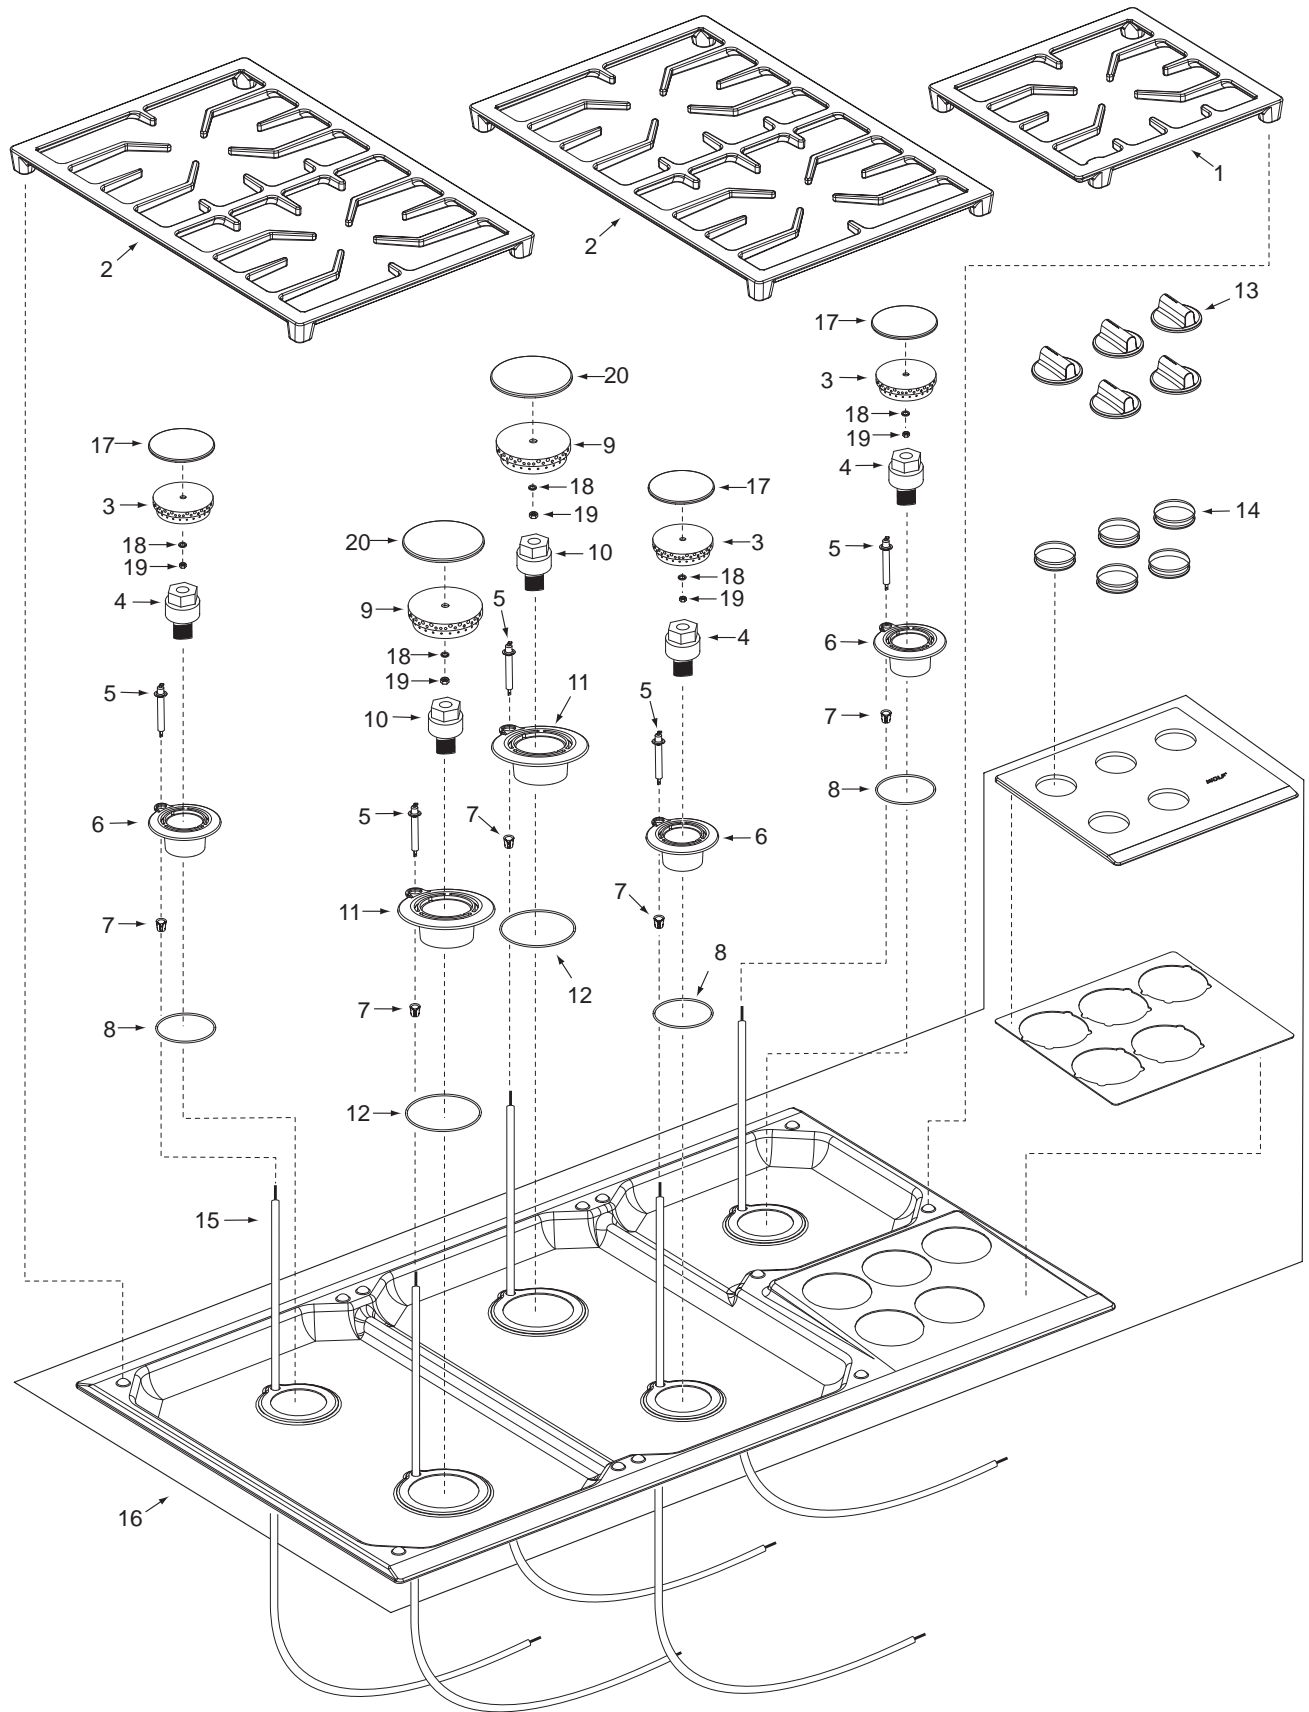

CT15G - CT30G - CT36G TOP PARTS LIST

<u>Ref #</u>	<u>Part #</u>	<u>Description</u>
1	803555	Single Grate, 36"
2	803556	Double Grate, 30" & 36"
3	800502	Burner Head, small
4	800488	Venturi, small
5	801273	Spark Electrode
6	800500	Inner Distribution Ring, small
7	802667	Retainer, Electrode
8	802796	O-Ring, small burner, upper bottom
9	800503	Burner Head, large
10	800501	Venturi, large
11	800489	Inner Distribution Ring, large
12	802797	O-Ring, large burner, upper bottom
13	801954	Control Knobs, 15" & 30" Sst
	802722	Control Knobs, 30" Plt
	800506	Control Knobs, 36" Sst
	802721	Control Knobs, 36" Plt
14	801343	Grommet, control panel glass
15	801274	Lead Wire, 30"
16	805483	Cooktop Pan Assembly, Sst, 15" gas,
	803064	Cooktop Pan Assembly, Sst, 30" gas,
	803065	Cooktop Pan Assembly, Plt, 30" gas,
	803066	Cooktop Pan Assembly, Sst, 36" gas,
	803067	Cooktop Pan Assembly, Plt, 36" gas,
17	N/A	Cap, Burner, small
18	N/A	Washer, Lock
19	N/A	Nut, Burner, Cap
20	N/A	Cap, Burner, large

Not Shown

<u>Part #</u>	<u>Description</u>
806074	O-Ring Kit
802908	Combination Finger & Wok Grate, 30" & 36"
801129	Grate, 15"
803568	Grate, Service Kit 30" (includes 2- 803566)
803569	Grate, Service Kit 36" (includes 2- 803566 & 1- 803555)

CT15G - CT30G - CT36G TOP EXPLODED VIEW